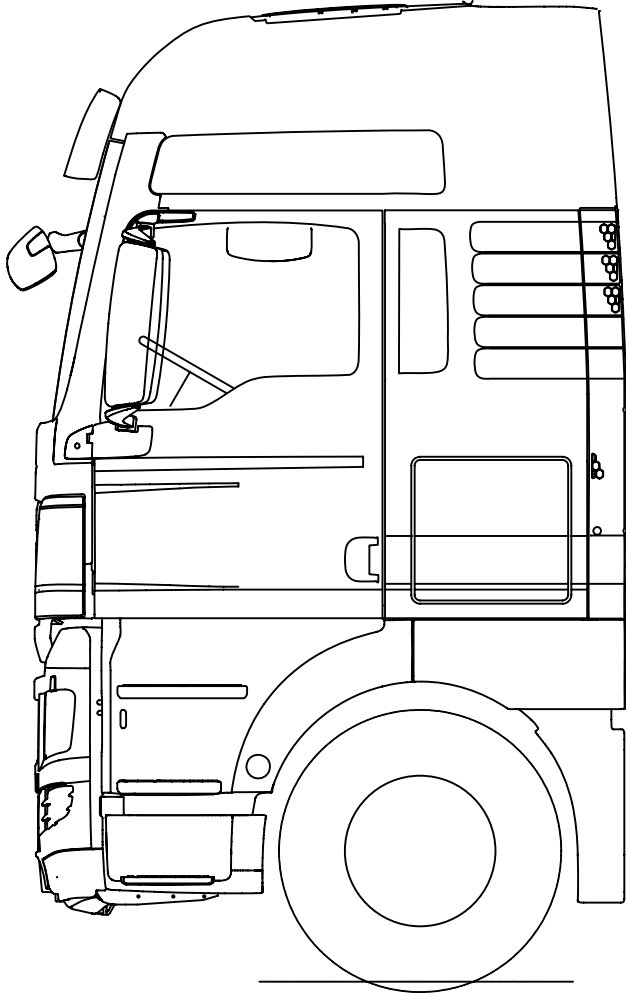

TGX XXL Cab

GRADUATIONS 100mm

GRADUATIONS 100mm

NB. SUN VISOR SHOWN IS NOT STANDARD EQUIPMENT