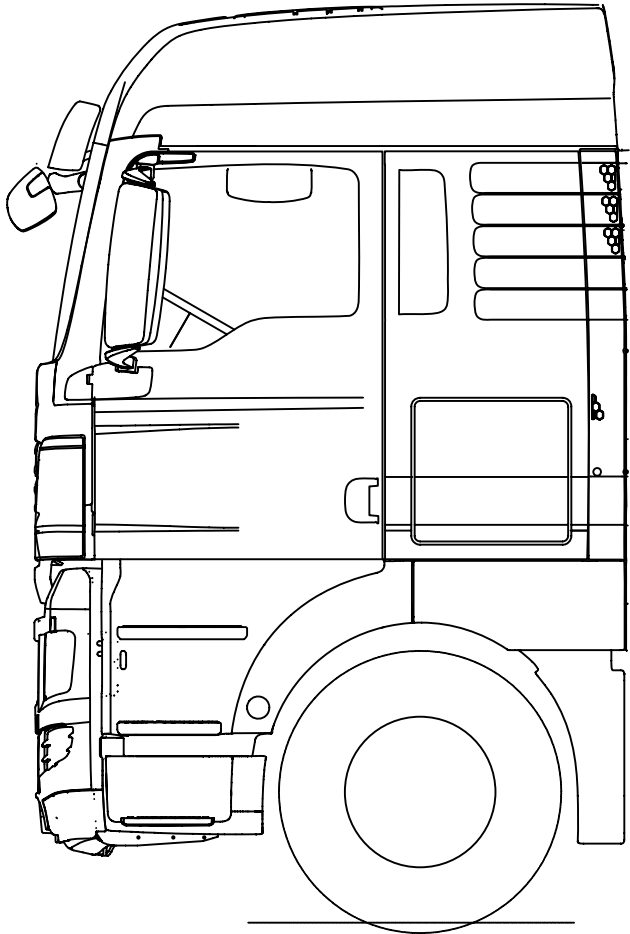

TGX XLX Cab

GRADUATIONS 100mm

GRADUATIONS 100mm

NB. SUN VISOR SHOWN IS NOT STANDARD EQUIPMENT