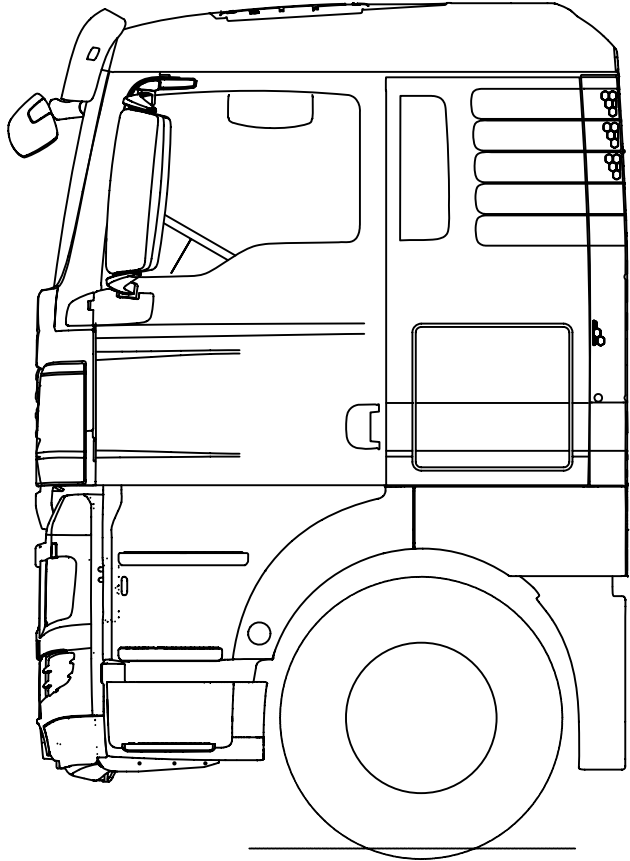

TGX XL Cab

GRADUATIONS 100mm

GRADUATIONS 100mm

NB. SUN VISOR SHOWN IS NOT STANDARD EQUIPMENT