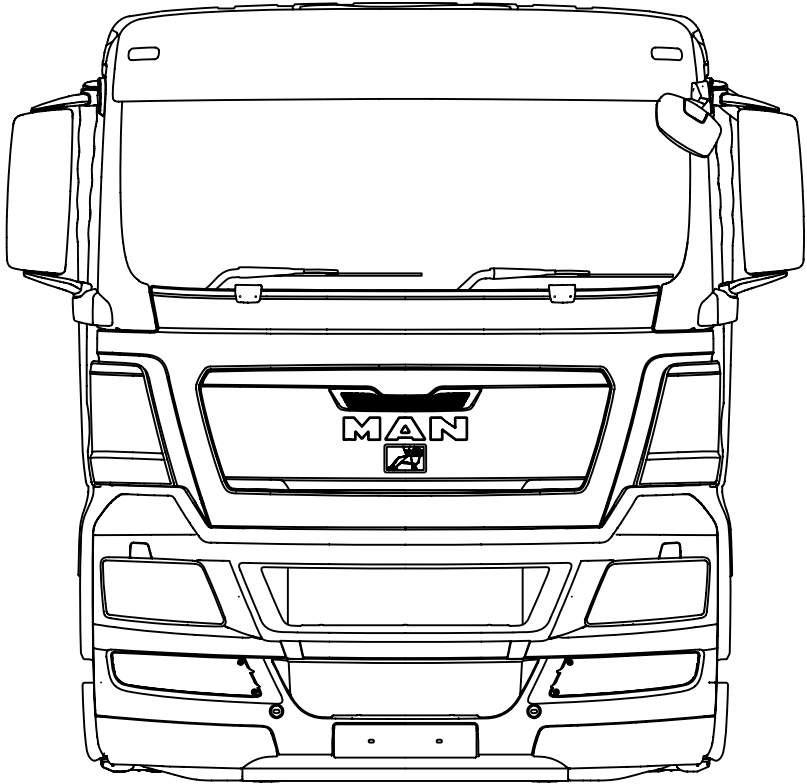

TGX XL Cab

GRADUATIONS 100mm

GRADUATIONS 100mm

NB. SUN VISOR SHOWN IS NOT STANDARD EQUIPMENT