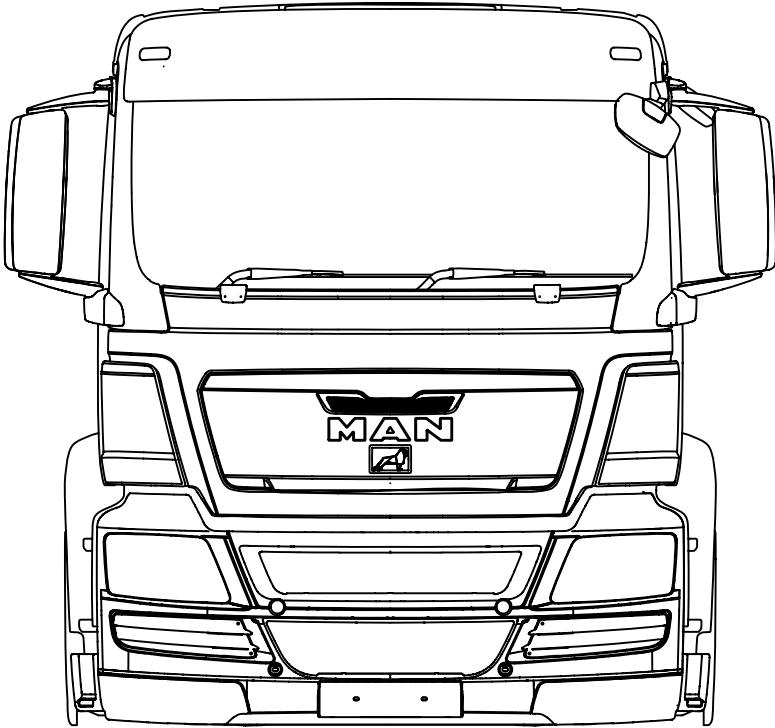

TGS M Cab

GRADUATIONS 100mm

GRADUATIONS 100mm

NB. SUN VISOR SHOWN IS NOT STANDARD EQUIPMENT