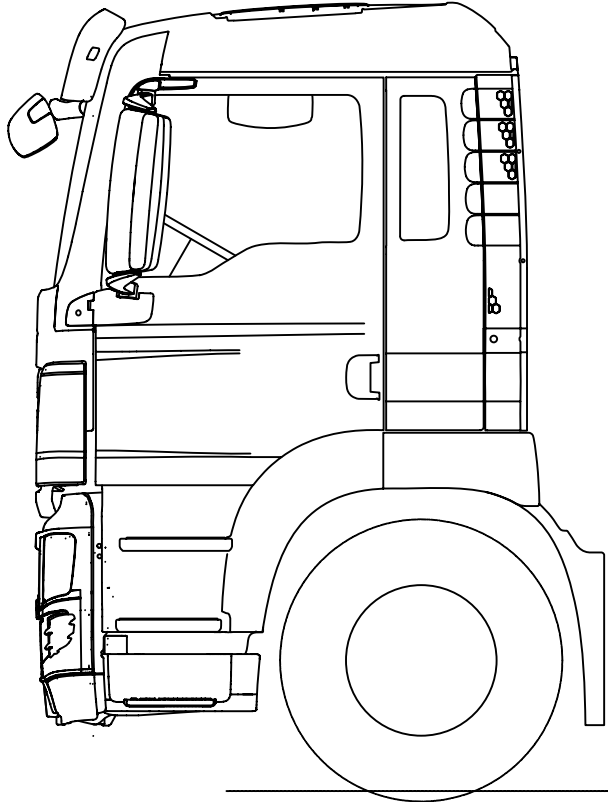

TGS M Cab

GRADUATIONS 100mm

GRADUATIONS 100mm

NB. SUN VISOR SHOWN IS NOT STANDARD EQUIPMENT