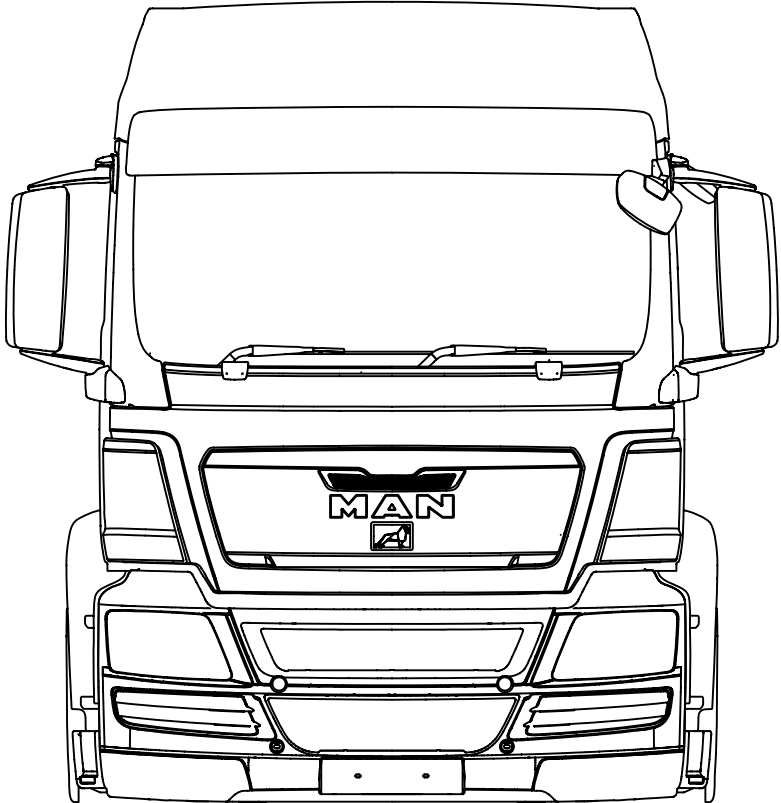

# TGS LX Cab

GRADUATIONS 100mm

GRADUATIONS 100mm

NB. SUN VISOR SHOWN IS NOT STANDARD EQUIPMENT