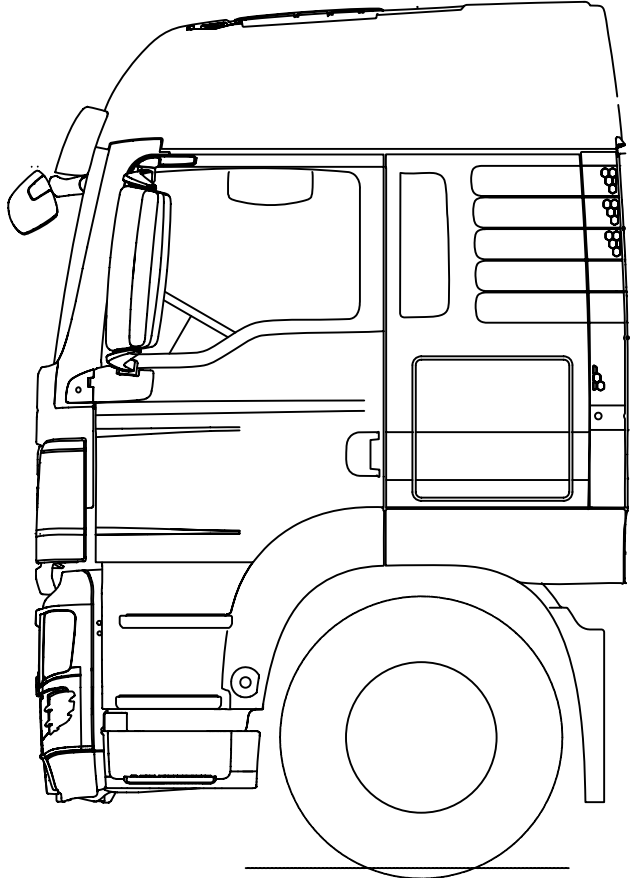

# TGS LX Cab

GRADUATIONS 100mm

GRADUATIONS 100mm

NB. SUN VISOR SHOWN IS NOT STANDARD EQUIPMENT