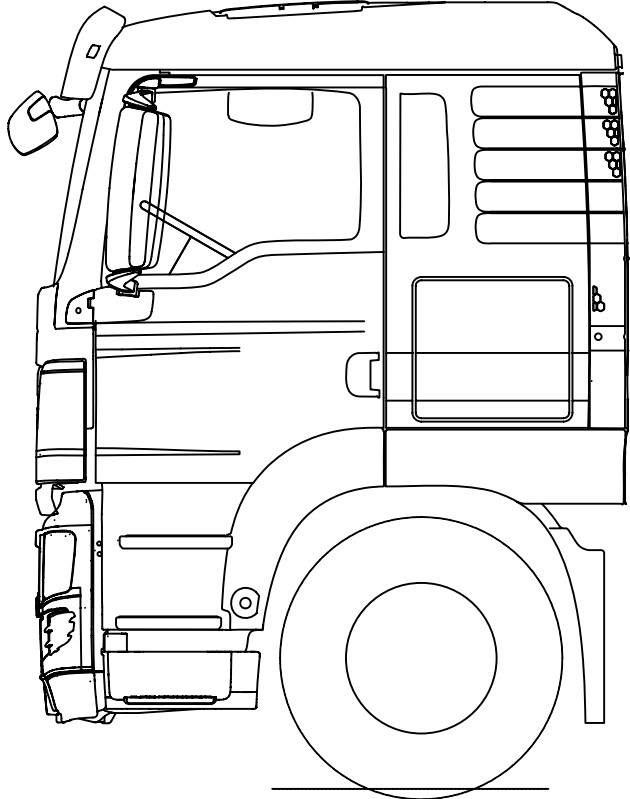

TGS L Cab

GRADUATIONS 100mm

GRADUATIONS 100mm

NB. SUN VISOR SHOWN IS NOT STANDARD EQUIPMENT