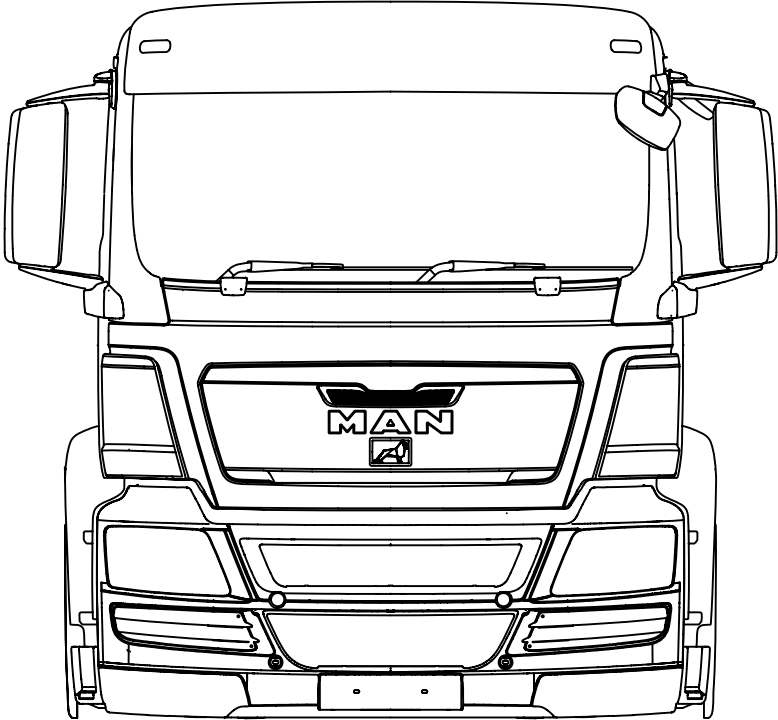

TGS L Cab

GRADUATIONS 100mm

GRADUATIONS 100mm

NB. SUN VISOR SHOWN IS NOT STANDARD EQUIPMENT