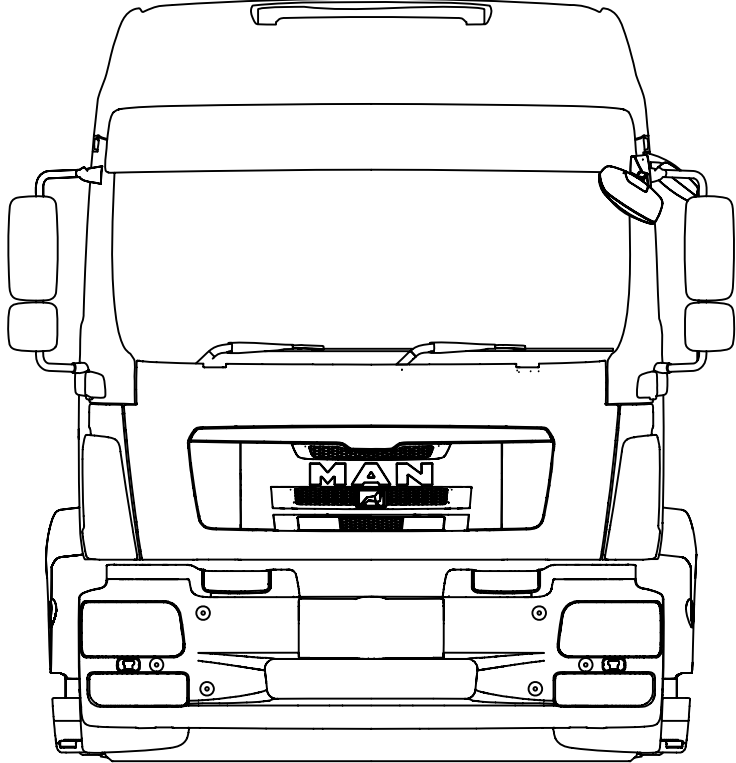

TGM LX Cab

GRADUATIONS 100mm

GRADUATIONS 100mm

NB. SUN VISOR SHOWN IS NOT STANDARD EQUIPMENT