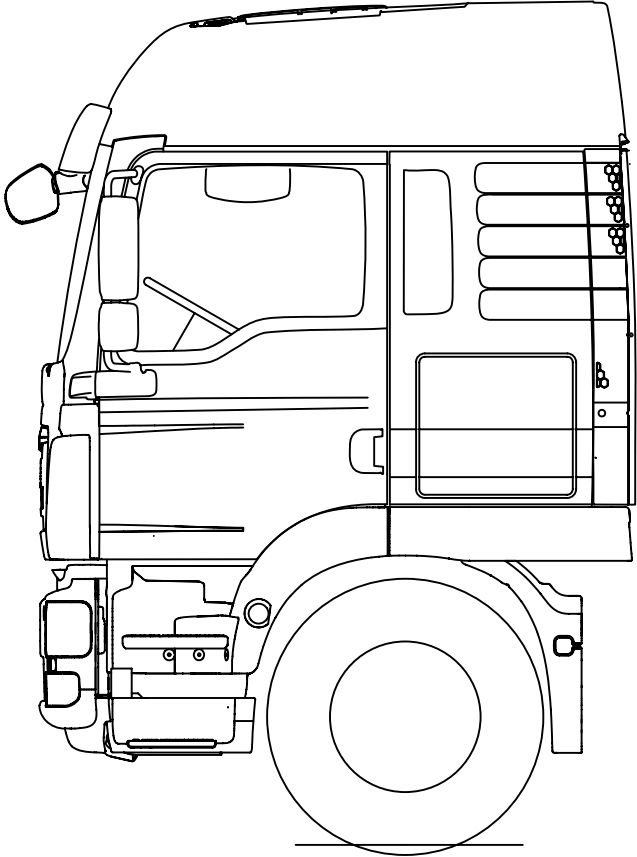

TGM LX Cab

GRADUATIONS 100mm

GRADUATIONS 100mm

NB. SUN VISOR SHOWN IS NOT STANDARD EQUIPMENT