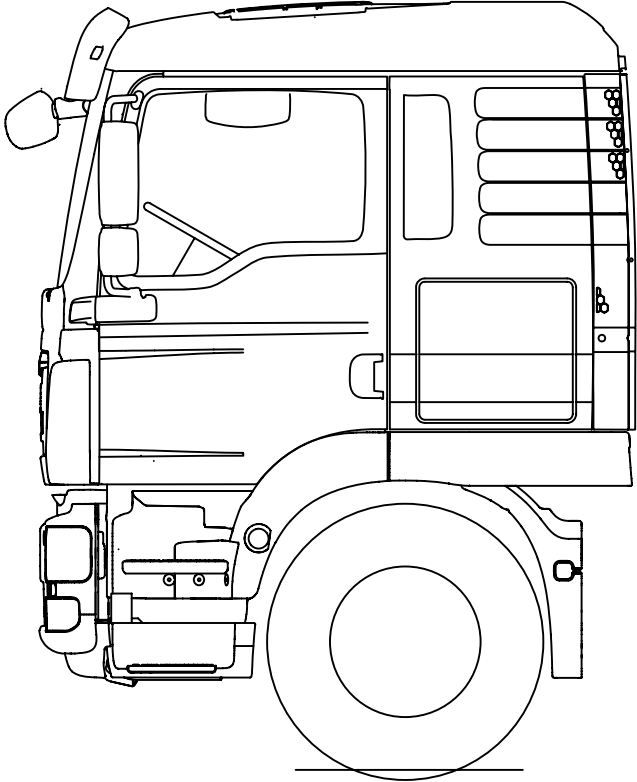

TGM L Cab

GRADUATIONS 100mm

GRADUATIONS 100mm

NB. SUN VISOR SHOWN IS NOT STANDARD EQUIPMENT