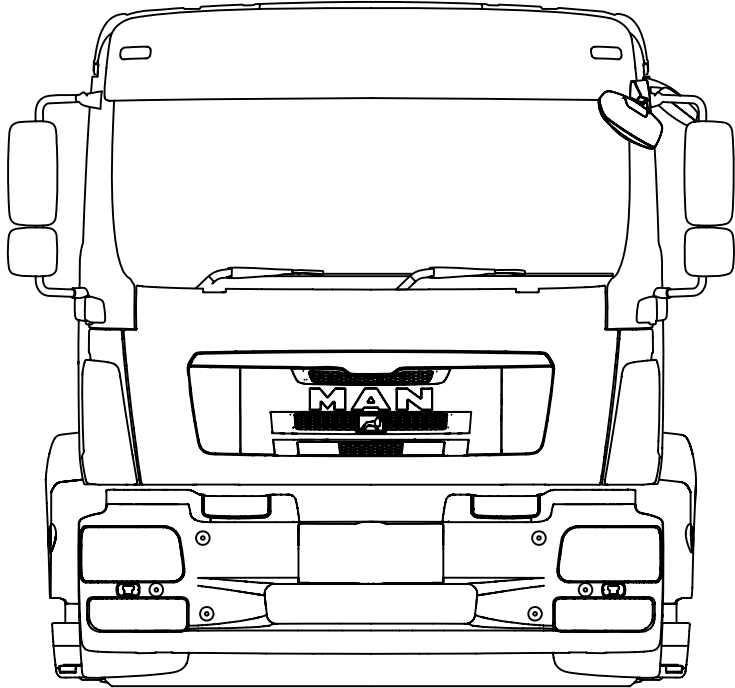

TGM L Cab

GRADUATIONS 100mm

GRADUATIONS 100mm

NB. SUN VISOR SHOWN IS NOT STANDARD EQUIPMENT