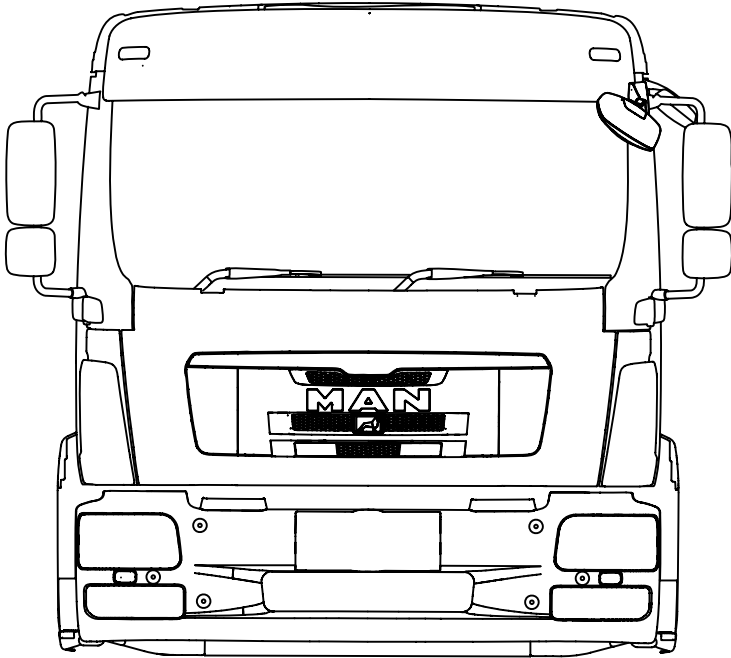

# TGM DK Cab

GRADUATIONS 100mm

GRADUATIONS 100mm

NB. SUN VISOR SHOWN IS NOT STANDARD EQUIPMENT