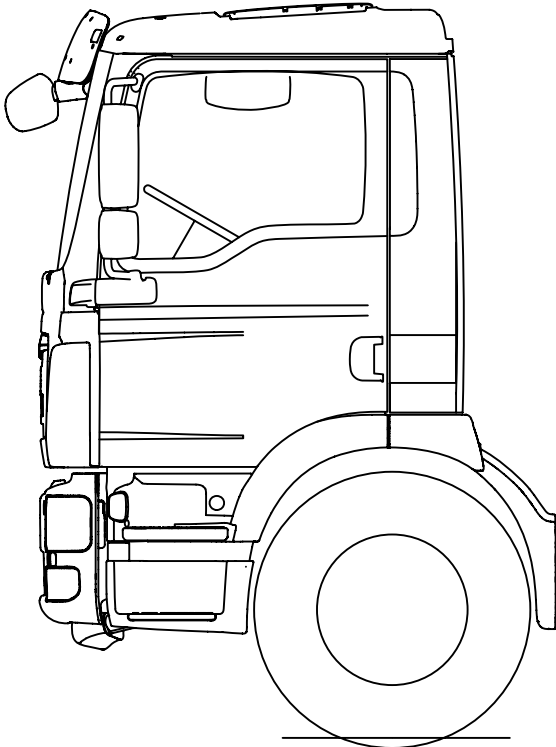

TGM C Cab

GRADUATIONS 100mm

GRADUATIONS 100mm

NB. SUN VISOR SHOWN IS NOT STANDARD EQUIPMENT