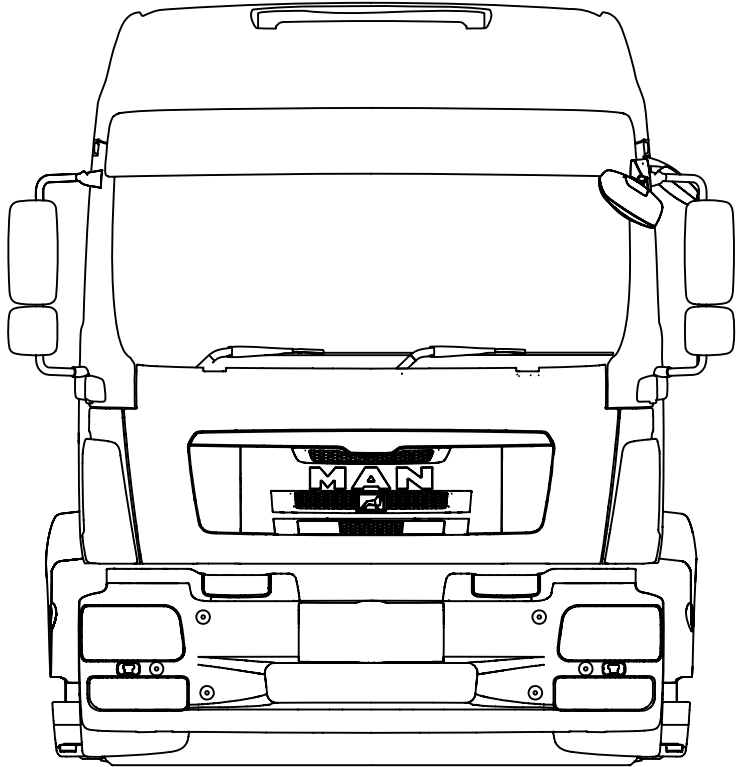

TGL LX Cab

GRADUATIONS 100mm

GRADUATIONS 100mm

NB. SUN VISOR SHOWN IS NOT STANDARD EQUIPMENT