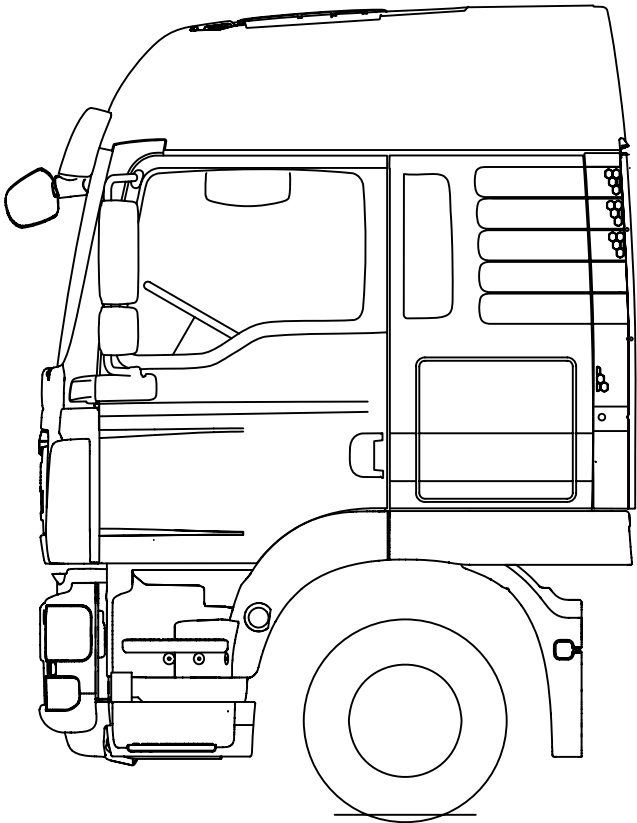

TGL LX Cab

GRADUATIONS 100mm

GRADUATIONS 100mm

NB. SUN VISOR SHOWN IS NOT STANDARD EQUIPMENT