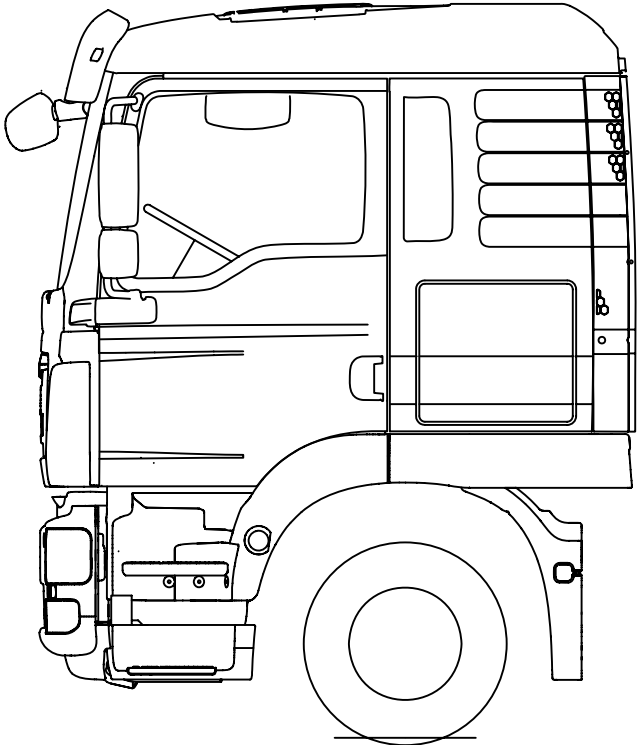

TGL L Cab

GRADUATIONS 100mm

GRADUATIONS 100mm

NB. SUN VISOR SHOWN IS NOT STANDARD EQUIPMENT