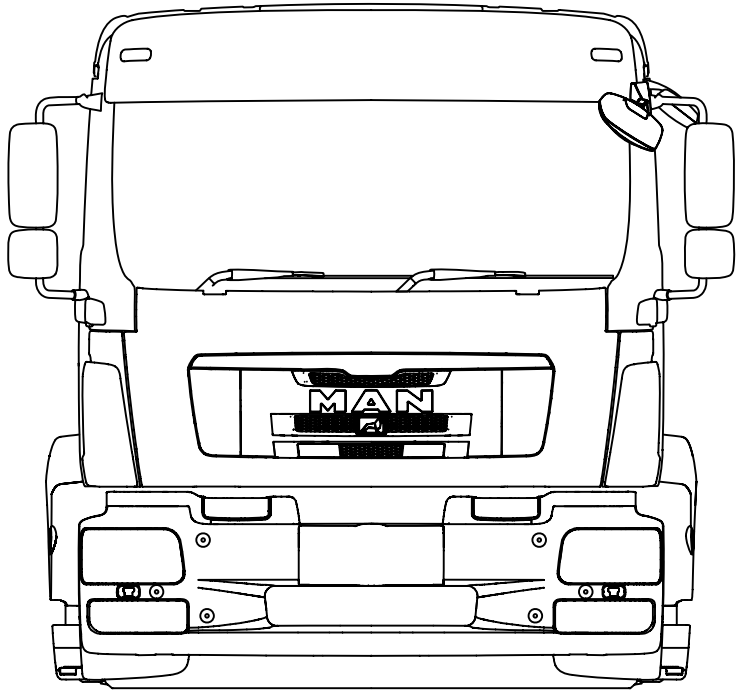

TGL L Cab

GRADUATIONS 100mm

GRADUATIONS 100mm

NB. SUN VISOR SHOWN IS NOT STANDARD EQUIPMENT