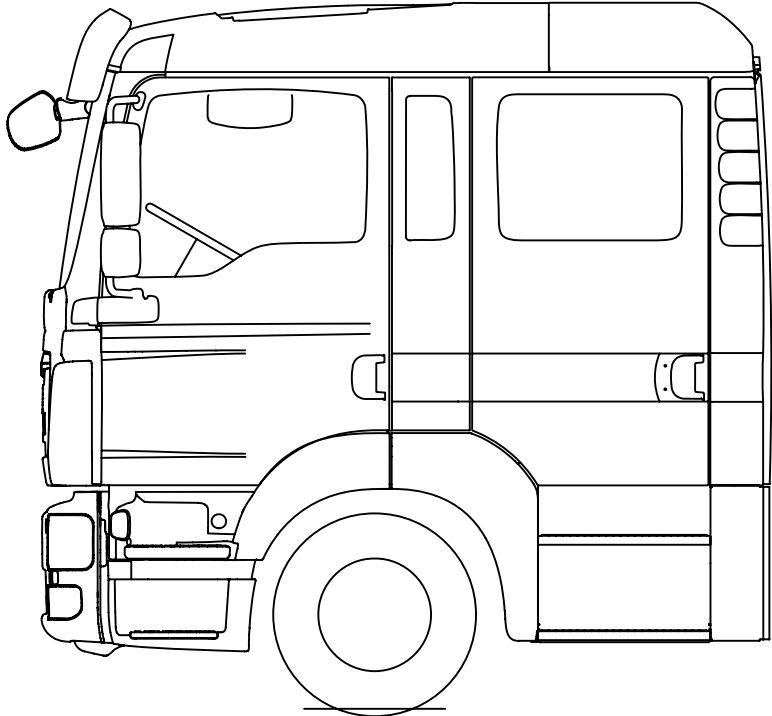

# TGL DK Cab

GRADUATIONS 100mm

GRADUATIONS 100mm

NB. SUN VISOR SHOWN IS NOT STANDARD EQUIPMENT