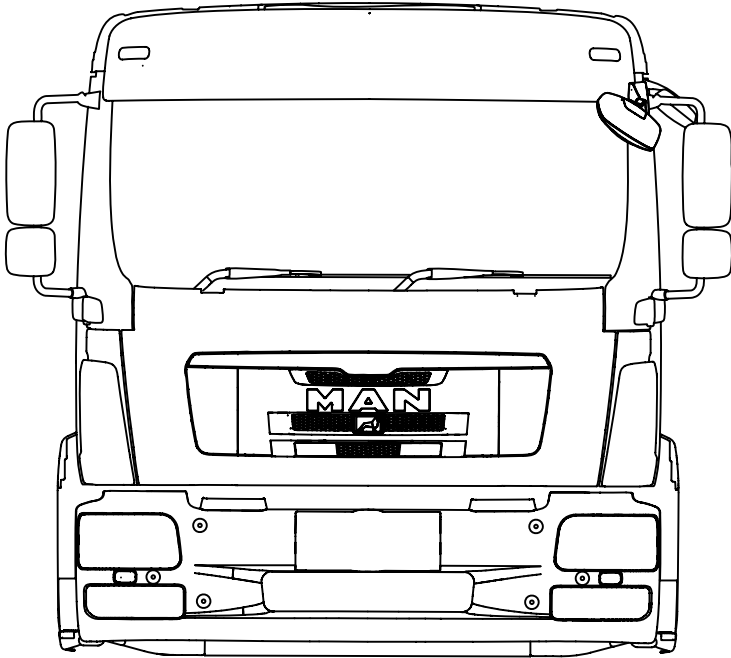

# TGL DK Cab

GRADUATIONS 100mm

GRADUATIONS 100mm

NB. SUN VISOR SHOWN IS NOT STANDARD EQUIPMENT