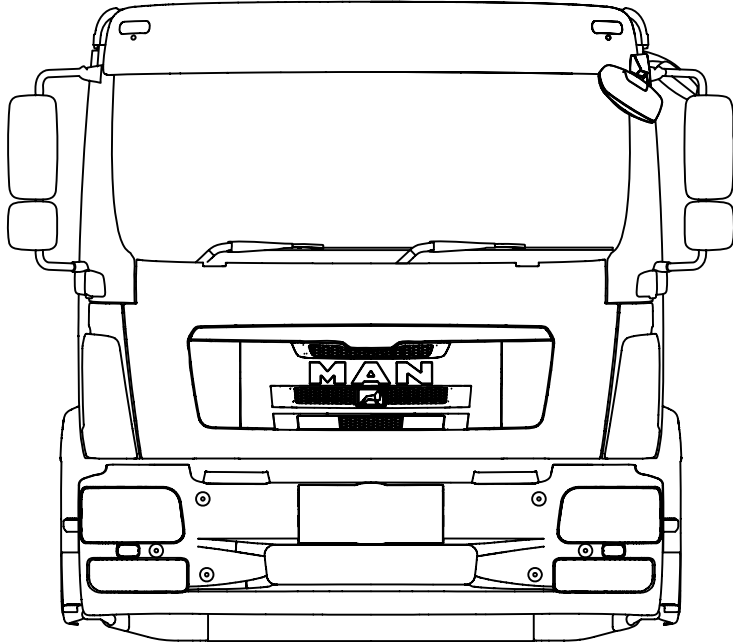

TGL C Cab

GRADUATIONS 100mm

GRADUATIONS 100mm

NB. SUN VISOR SHOWN IS NOT STANDARD EQUIPMENT