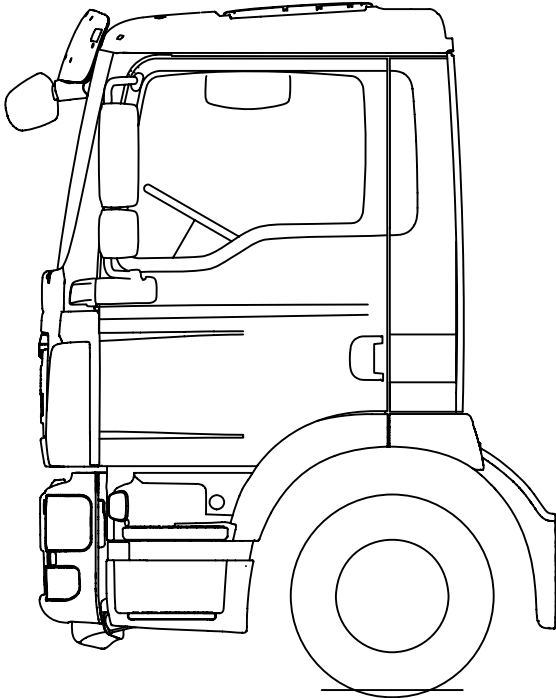

TGL C Cab

GRADUATIONS 100mm

GRADUATIONS 100mm

NB. SUN VISOR SHOWN IS NOT STANDARD EQUIPMENT